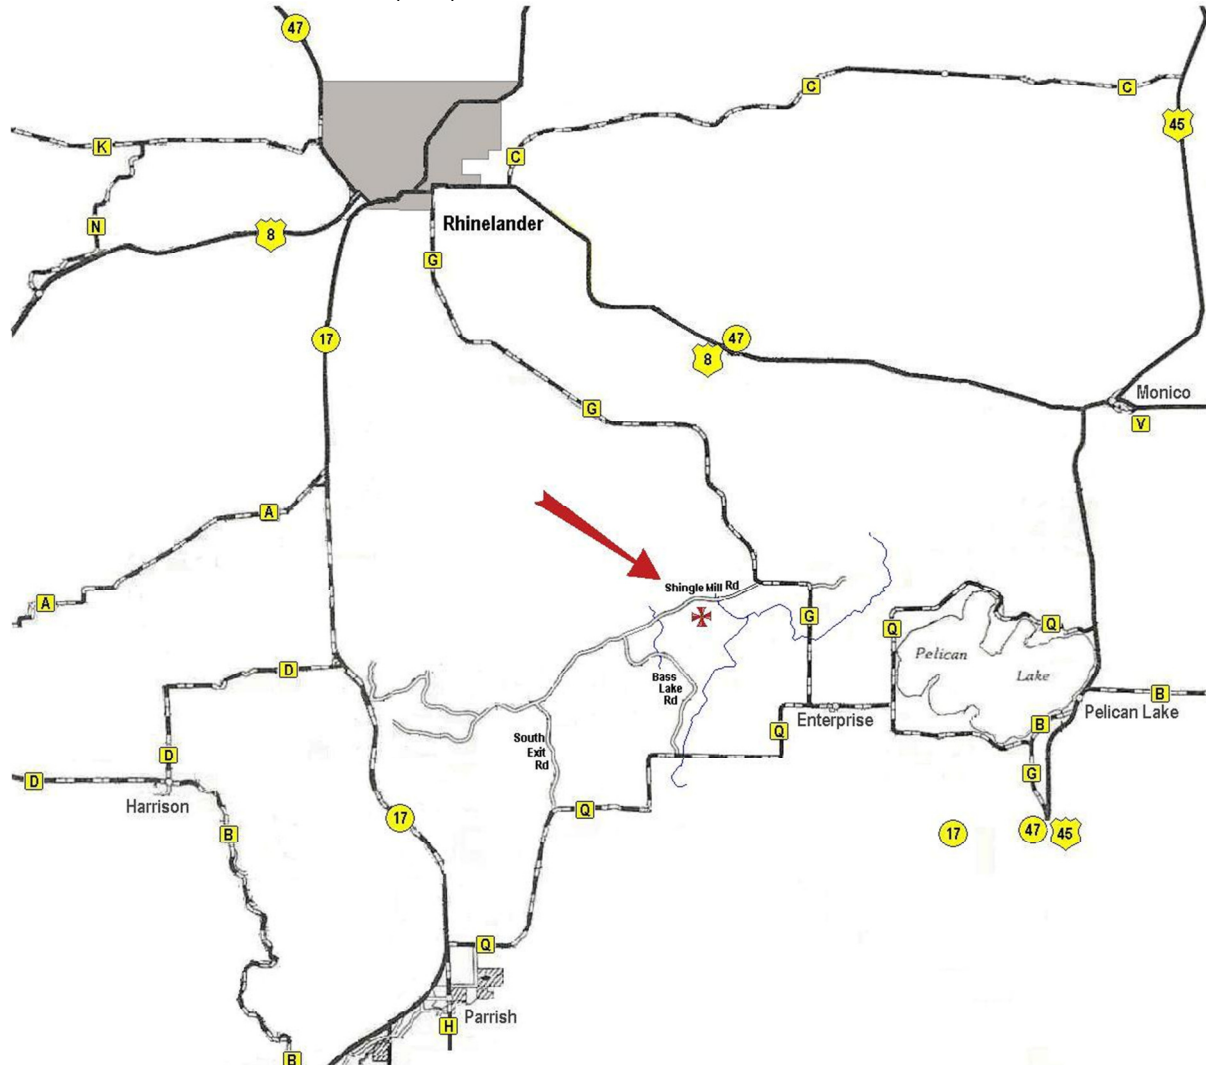

Rhineland Range Directions

Near 3500 Shingle Mill Road, Pelican Lake, WI

Contact: Richard Tessmann, (715) 369-2018

Coming from the south on Hwy 39

take the Merrill exit 208

Turn right on Hwy 64 "1/4" mile to highway 17

Turn left on Hwy 17 and go about 23 miles to Parrish and turn right on Hwy "Q"

Follow Hwy "Q" 10.3 miles to Hwy "G", turn left

Follow Hwy "G" 3.2 miles to Shingle Mill Rd. , turn left

1.5 miles to field and range

Coming from the south on Hwy 45, go through Antigo

Continue north to Elcho

From Elcho continue 1.9 miles to Hwy "G", turn left

Follow "G" 9.0 miles to Shingle Mill Road, turn left

1.5 miles to field and range

Coming from Rhineland and going south to the range

From the Hwy 8 bypass take Hwy "G" 9.8 miles to Shingle Mill Road , turn right

1.5 miles to field and range